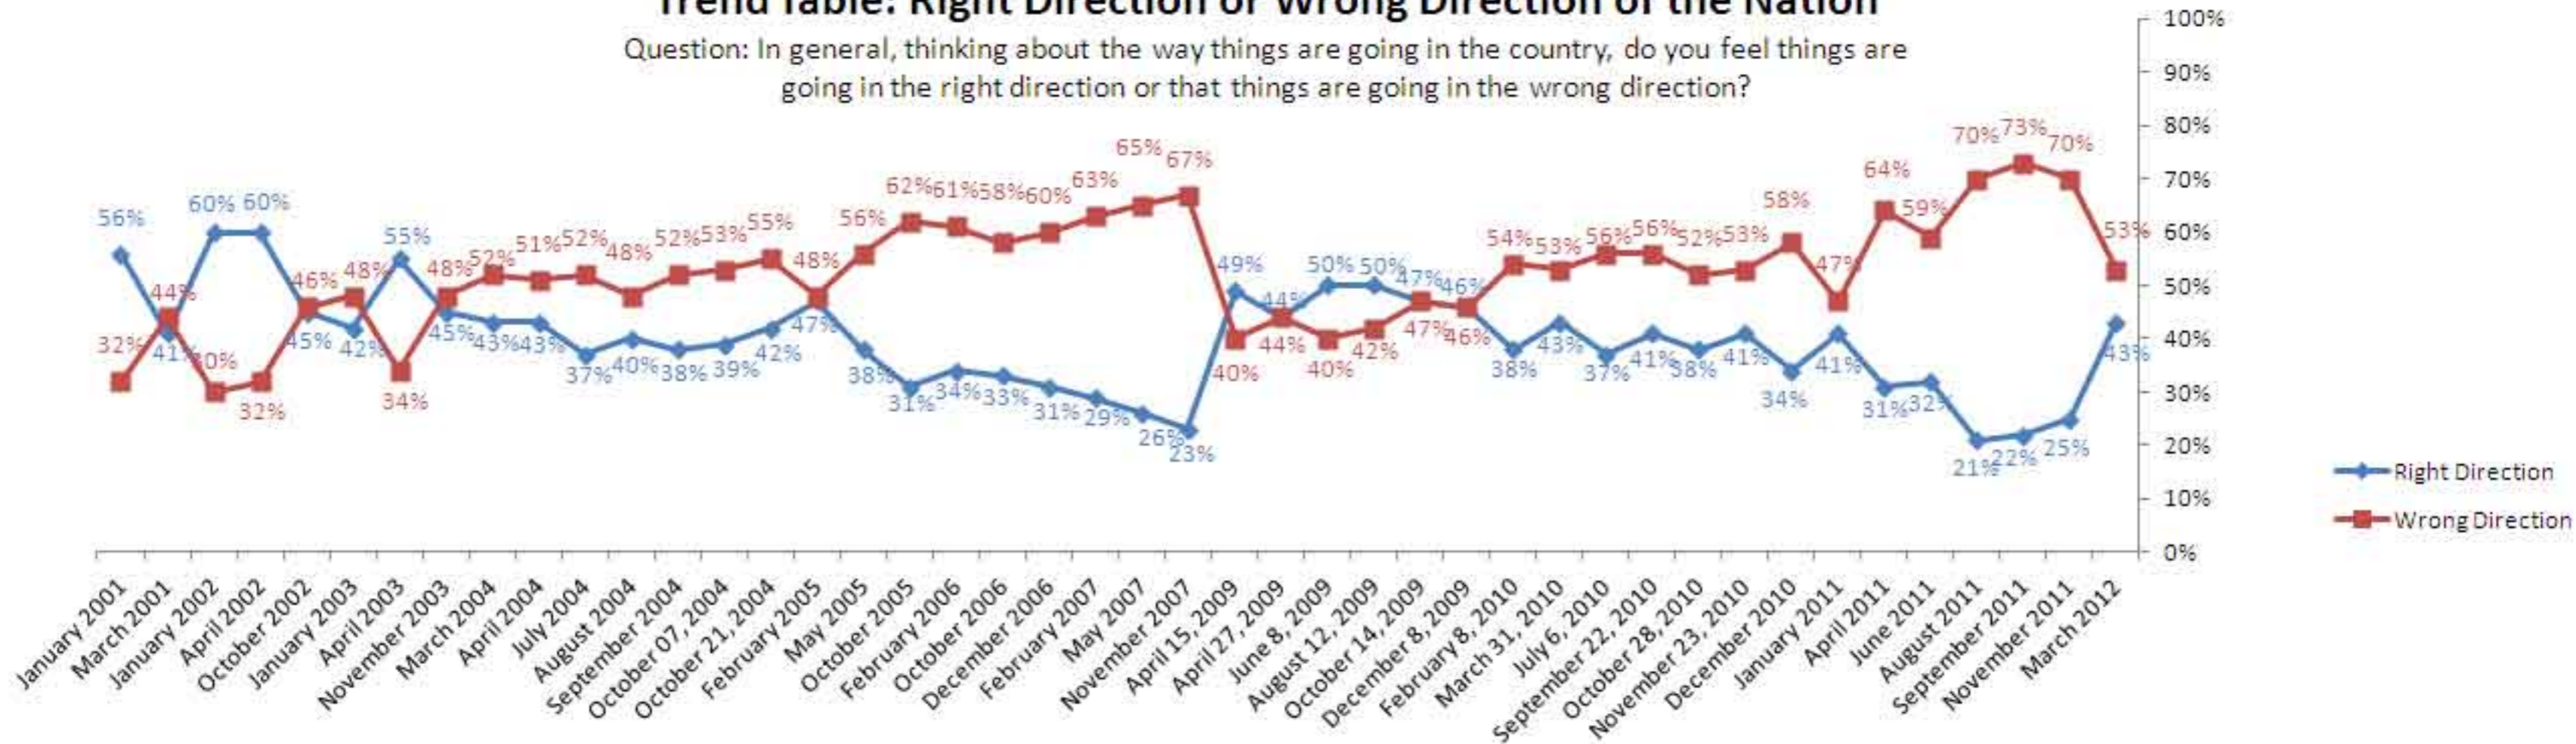

	National Adults		
	In general, thinking about the way things are going in the country, do you feel things are going in the right direction or that things are going in the wrong direction?		
	Right direction	Wrong direction	Unsure
	Row %	Row %	Row %
March 2012	43%	53%	4%
November 2011	25%	70%	4%
September 2011	22%	73%	5%
August 2011	21%	70%	10%
June 2011	32%	59%	9%
April 2011	31%	64%	5%
January 2011	41%	47%	12%
December 2010	34%	58%	8%
November 23, 2010	41%	53%	6%
October 28, 2010	38%	52%	10%
September 22, 2010	41%	56%	3%
July 6, 2010	37%	56%	7%
March 31, 2010	43%	53%	4%
February 8, 2010	38%	54%	8%
December 8, 2009	46%	46%	8%
October 14, 2009	47%	47%	6%
August 12, 2009	50%	42%	8%
June 8, 2009	50%	40%	10%
April 27, 2009	44%	44%	12%
April 15, 2009	49%	40%	11%
November 2007	23%	67%	10%
May 2007	26%	65%	9%
February 2007	29%	63%	8%
December 2006	31%	60%	9%
October 2006	33%	58%	9%
February 2006	34%	61%	5%
October 2005	31%	62%	7%
May 2005	38%	56%	6%
February 2005	47%	48%	5%
October 21, 2004	42%	55%	3%
October 07, 2004	39%	53%	8%
September 2004	38%	52%	10%
August 2004	40%	48%	12%
July 2004	37%	52%	11%
April 2004	43%	51%	6%
March 2004	43%	52%	5%
November 2003	45%	48%	7%
April 2003	55%	34%	11%
January 2003	42%	48%	10%
October 2002	45%	46%	9%
April 2002	60%	32%	8%
January 2002	60%	30%	10%
March 2001	41%	44%	15%
January 2001	56%	32%	12%
Marist Poll National Adults			

## Trend Table: Right Direction or Wrong Direction of the Nation

Question: In general, thinking about the way things are going in the country, do you feel things are going in the right direction or that things are going in the wrong direction?