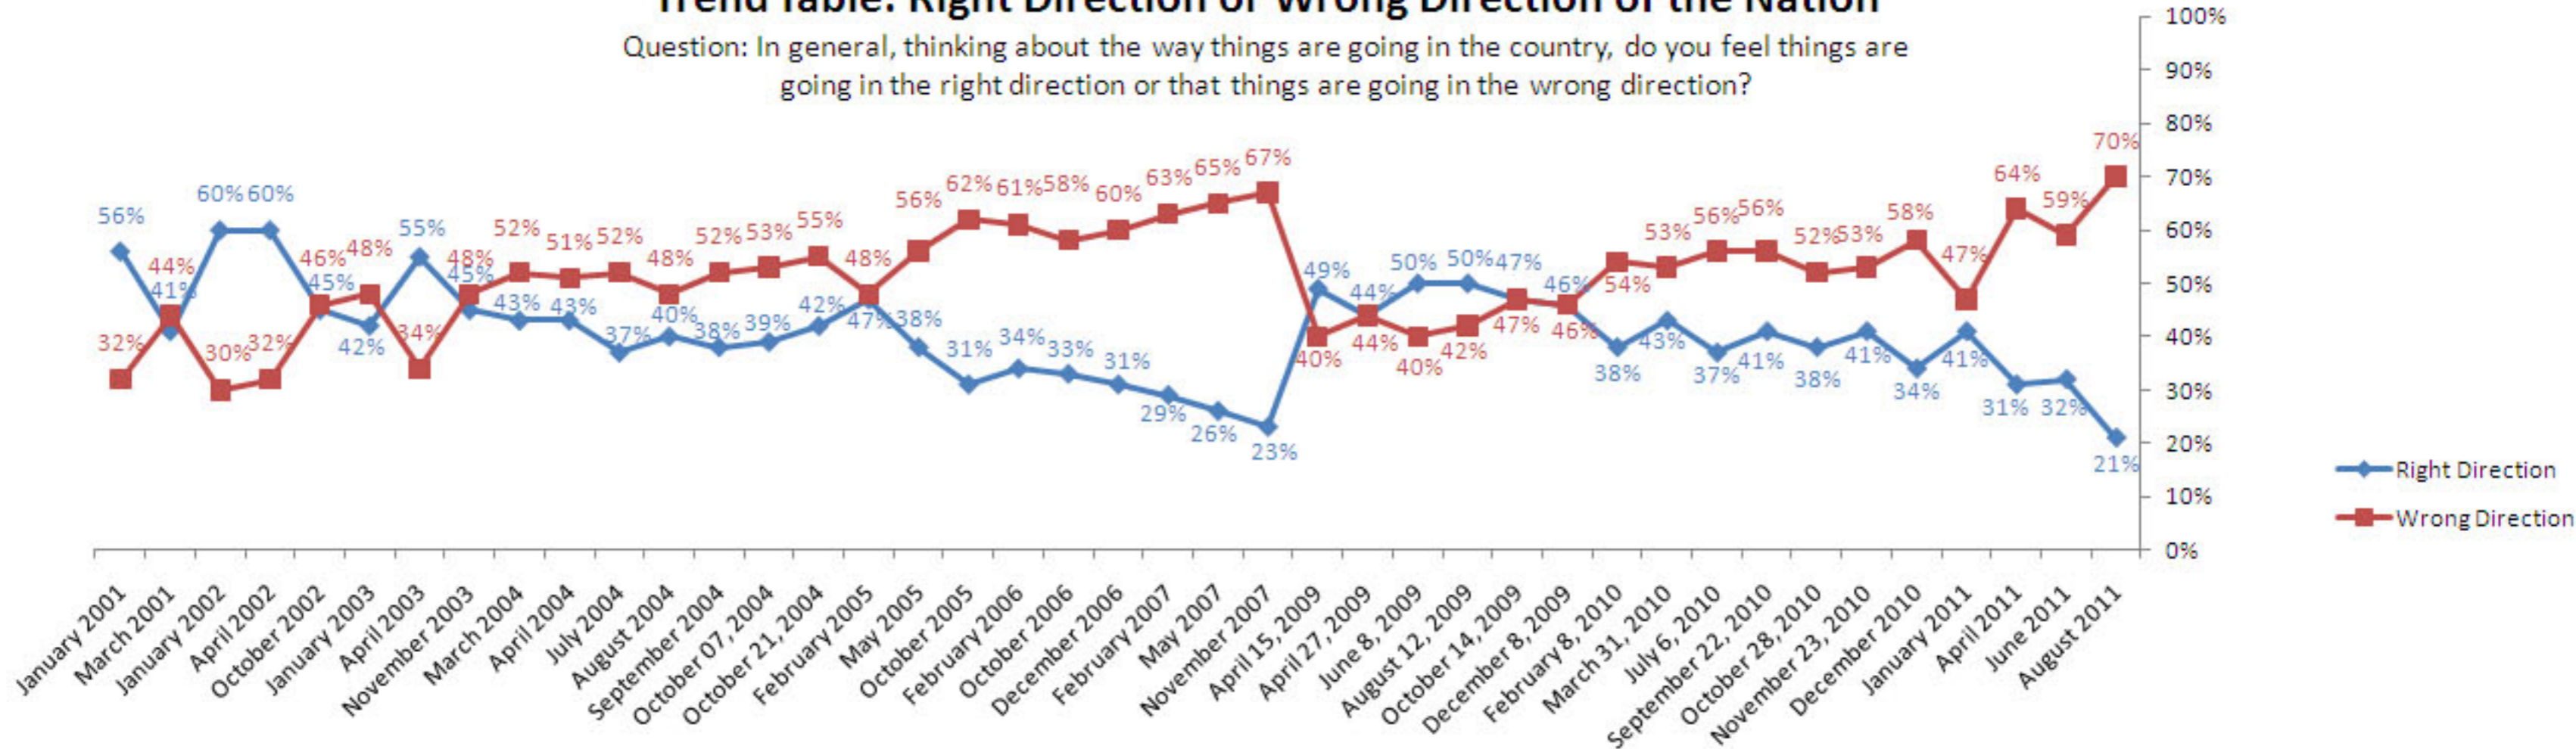

	National Adults		
	In general, thinking about the way things are going in the country, do you feel things are going in the right direction or that things are going in the wrong direction?		
	Right direction	Wrong direction	Unsure
	Row %	Row %	Row %
August 2011	21%	70%	10%
June 2011	32%	59%	9%
April 2011	31%	64%	5%
January 2011	41%	47%	12%
December 2010	34%	58%	8%
November 23, 2010	41%	53%	6%
October 28, 2010	38%	52%	10%
September 22, 2010	41%	56%	3%
July 6, 2010	37%	56%	7%
March 31, 2010	43%	53%	4%
February 8, 2010	38%	54%	8%
December 8, 2009	46%	46%	8%
October 14, 2009	47%	47%	6%
August 12, 2009	50%	42%	8%
June 8, 2009	50%	40%	10%
April 27, 2009	44%	44%	12%
April 15, 2009	49%	40%	11%
November 2007	23%	67%	10%
May 2007	26%	65%	9%
February 2007	29%	63%	8%
December 2006	31%	60%	9%
October 2006	33%	58%	9%
February 2006	34%	61%	5%
October 2005	31%	62%	7%
May 2005	38%	56%	6%
February 2005	47%	48%	5%
October 21, 2004	42%	55%	3%
October 07, 2004	39%	53%	8%
September 2004	38%	52%	10%
August 2004	40%	48%	12%
July 2004	37%	52%	11%
April 2004	43%	51%	6%
March 2004	43%	52%	5%
November 2003	45%	48%	7%
April 2003	55%	34%	11%
January 2003	42%	48%	10%
October 2002	45%	46%	9%
April 2002	60%	32%	8%
January 2002	60%	30%	10%
March 2001	41%	44%	15%
January 2001	56%	32%	12%

Marist Poll National Adults

Trend Table: Right Direction or Wrong Direction of the Nation

Question: In general, thinking about the way things are going in the country, do you feel things are going in the right direction or that things are going in the wrong direction?