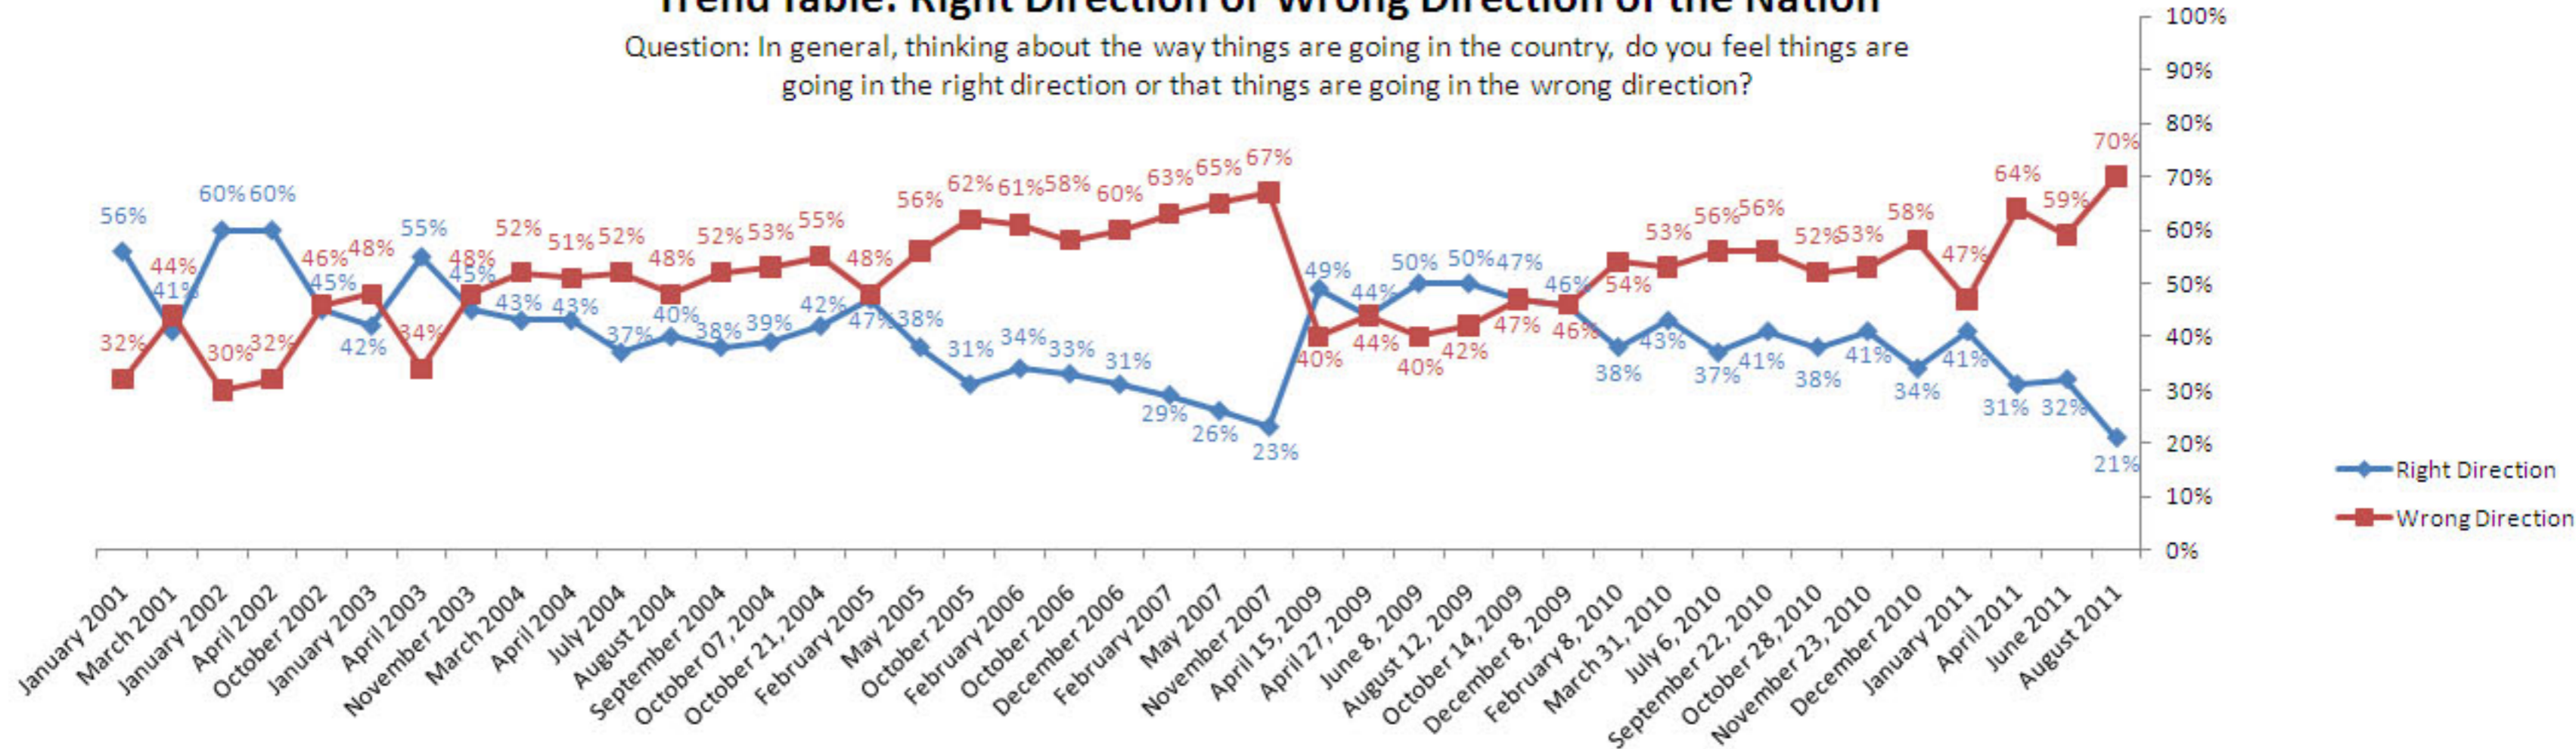

	National Adults		
	In general, thinking about the way things are going in the country, do you feel things are going in the right direction or that things are going in the wrong direction?		
	Right direction	Wrong direction	Unsure
	Row %	Row %	Row %
August 2011	21%	70%	10%
June 2011	32%	59%	9%
April 2011	31%	64%	5%
January 2011	41%	47%	12%
December 2010	34%	58%	8%
November 23, 2010	41%	53%	6%
October 28, 2010	38%	52%	10%
September 22, 2010	41%	56%	3%
July 6, 2010	37%	56%	7%
March 31, 2010	43%	53%	4%
February 8, 2010	38%	54%	8%
December 8, 2009	46%	46%	8%
October 14, 2009	47%	47%	6%
August 12, 2009	50%	42%	8%
June 8, 2009	50%	40%	10%
April 27, 2009	44%	44%	12%
April 15, 2009	49%	40%	11%
November 2007	23%	67%	10%
May 2007	26%	65%	9%
February 2007	29%	63%	8%
December 2006	31%	60%	9%
October 2006	33%	58%	9%
February 2006	34%	61%	5%
October 2005	31%	62%	7%
May 2005	38%	56%	6%
February 2005	47%	48%	5%
October 21, 2004	42%	55%	3%
October 07, 2004	39%	53%	8%
September 2004	38%	52%	10%
August 2004	40%	48%	12%
July 2004	37%	52%	11%
April 2004	43%	51%	6%
March 2004	43%	52%	5%
November 2003	45%	48%	7%
April 2003	55%	34%	11%
January 2003	42%	48%	10%
October 2002	45%	46%	9%
April 2002	60%	32%	8%
January 2002	60%	30%	10%
March 2001	41%	44%	15%
January 2001	56%	32%	12%

Marist Poll National Adults

Trend Table: Right Direction or Wrong Direction of the Nation

Question: In general, thinking about the way things are going in the country, do you feel things are going in the right direction or that things are going in the wrong direction?